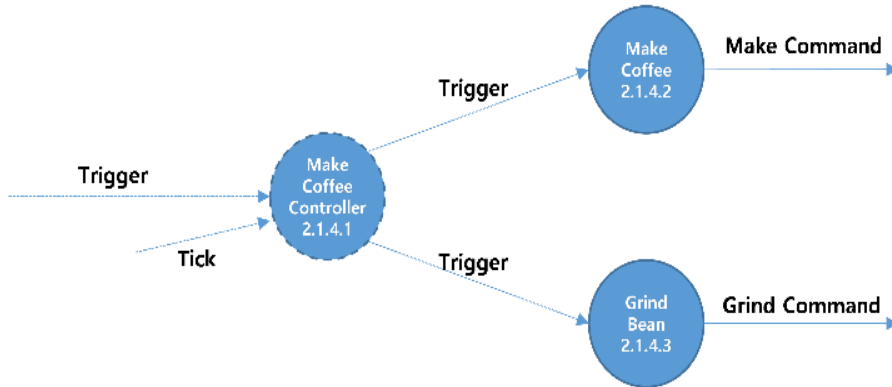

8

DFD level 4