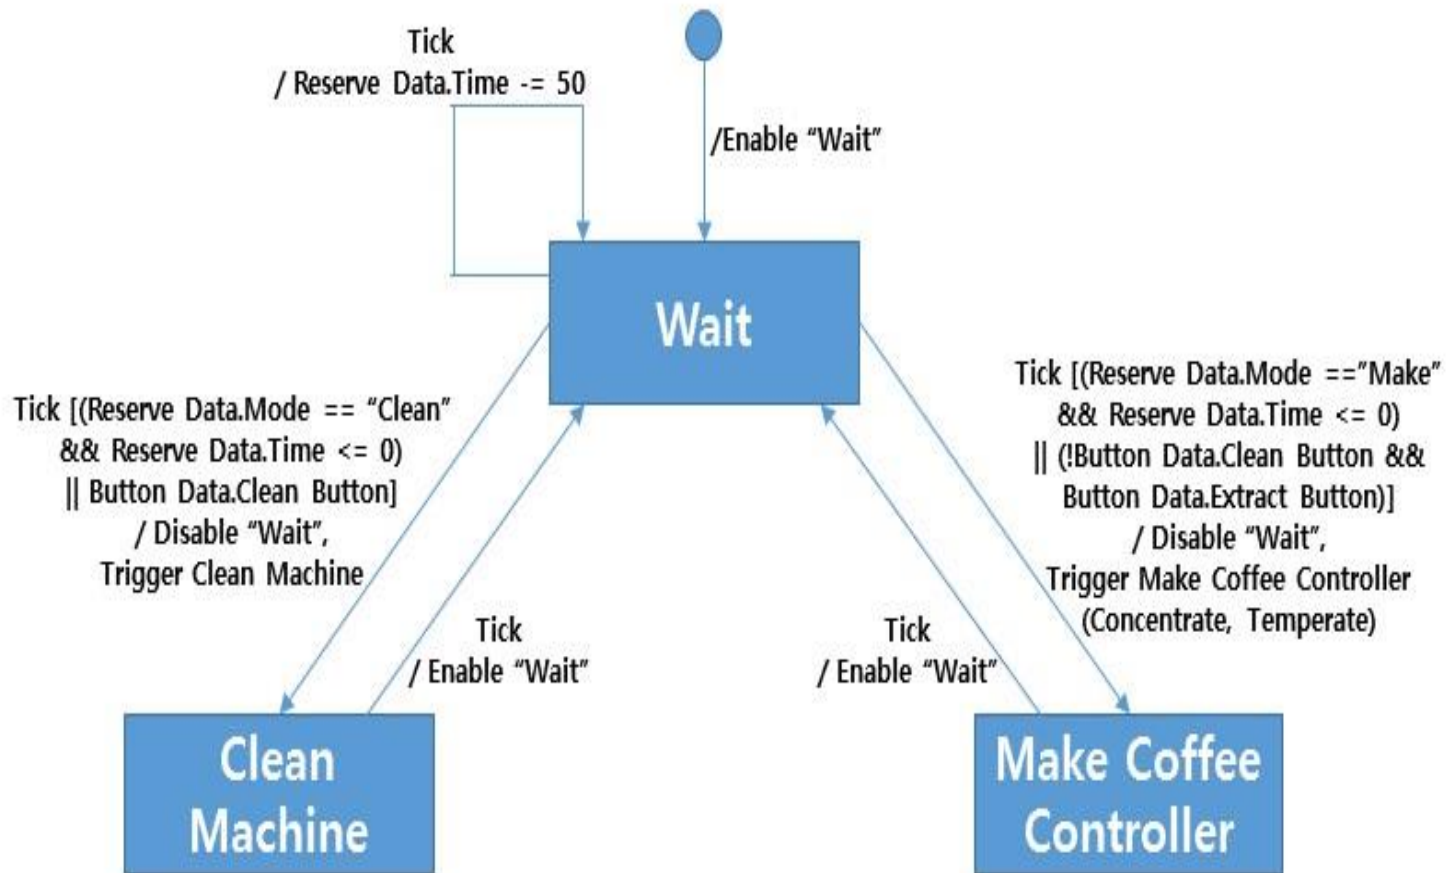

## DFD level 2

# 7 State Transition Diagram(Coffee Machine Controller)