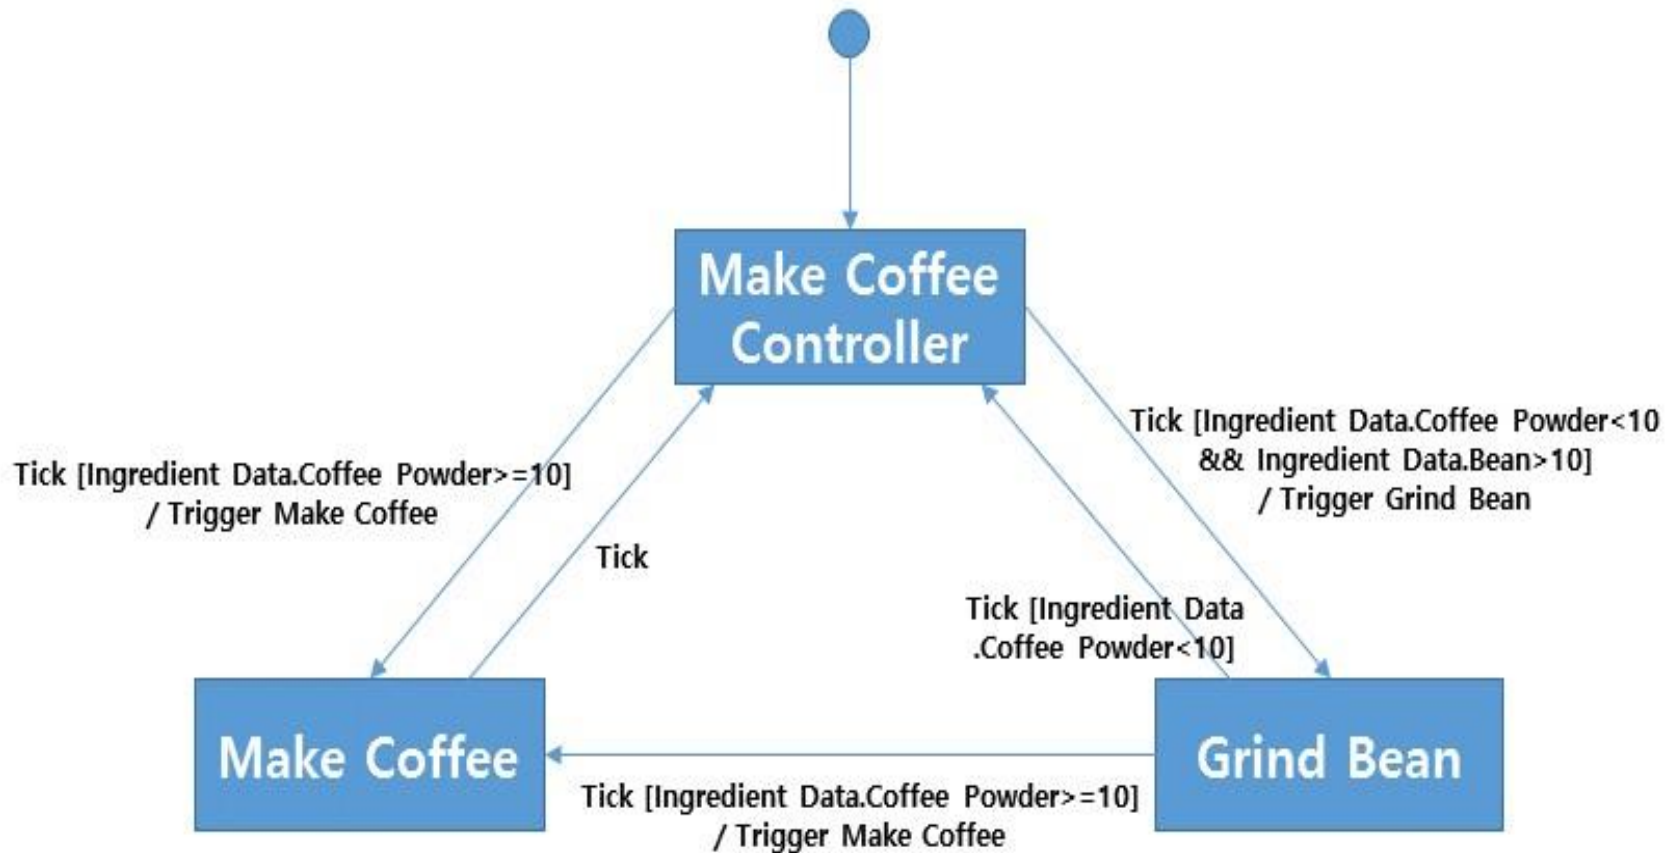

9

State Transition Diagram(Make Coffee Controller)