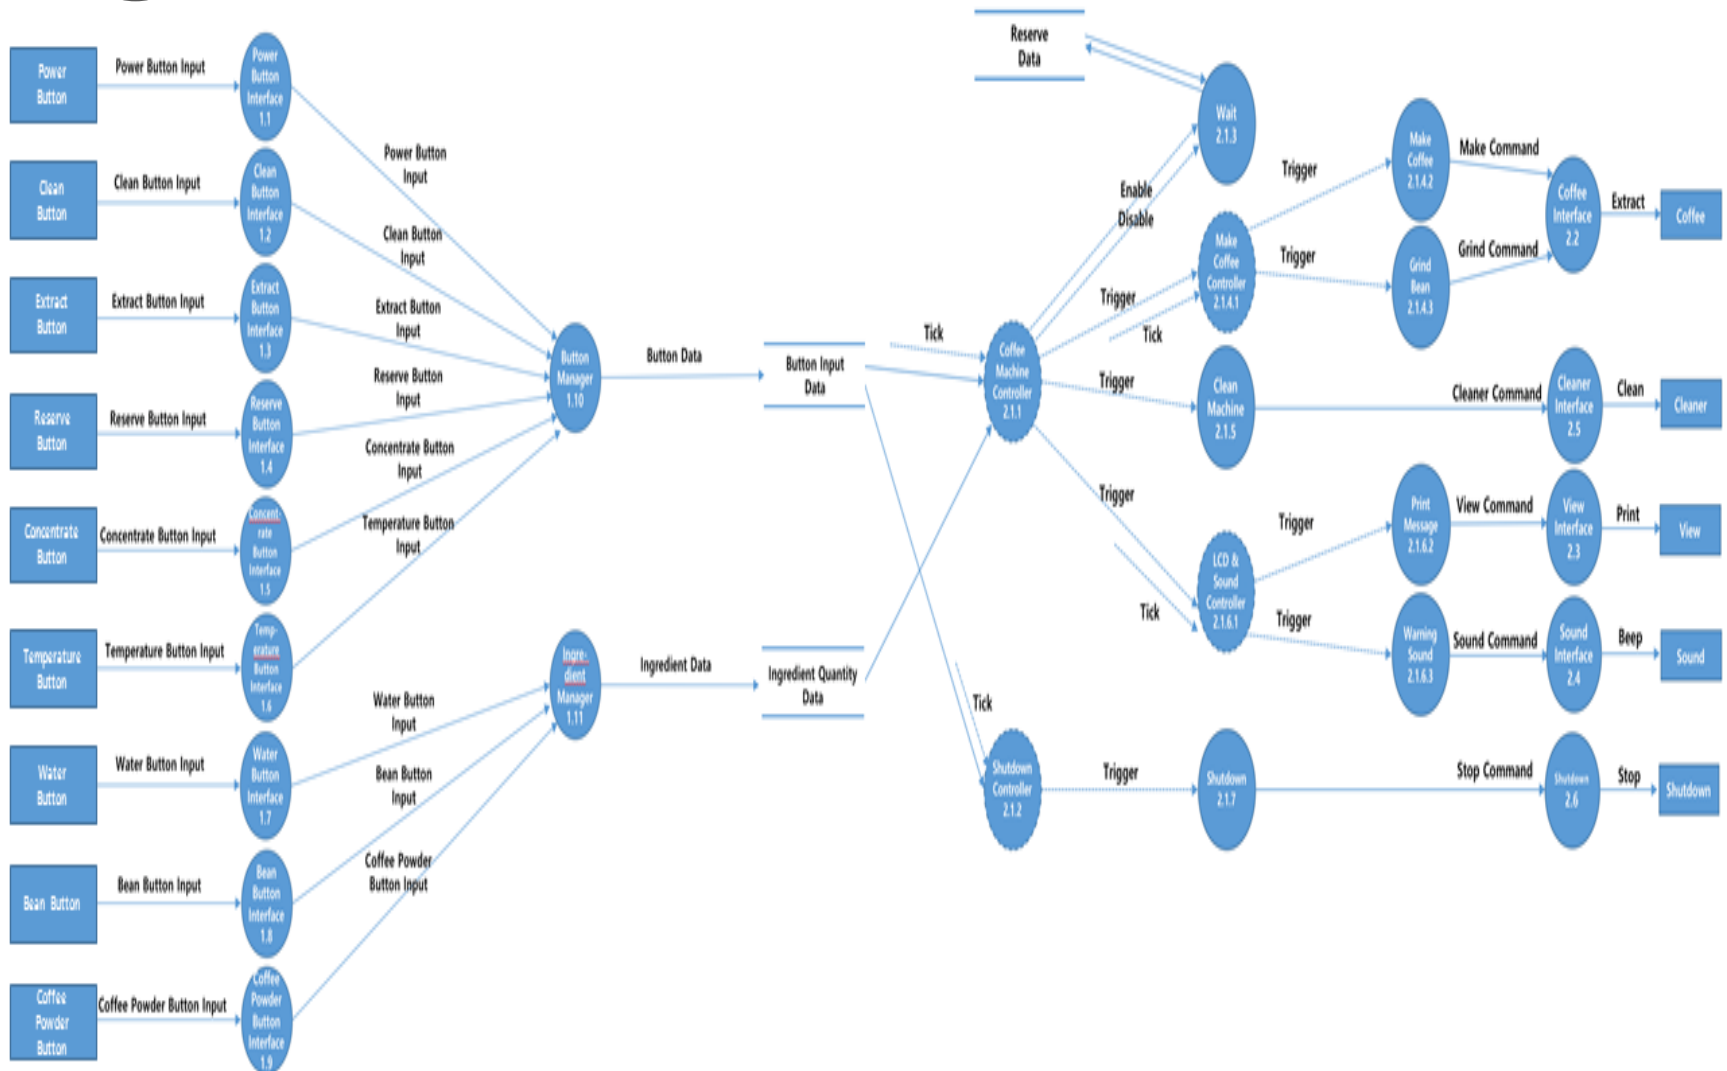

10 Overall DFD